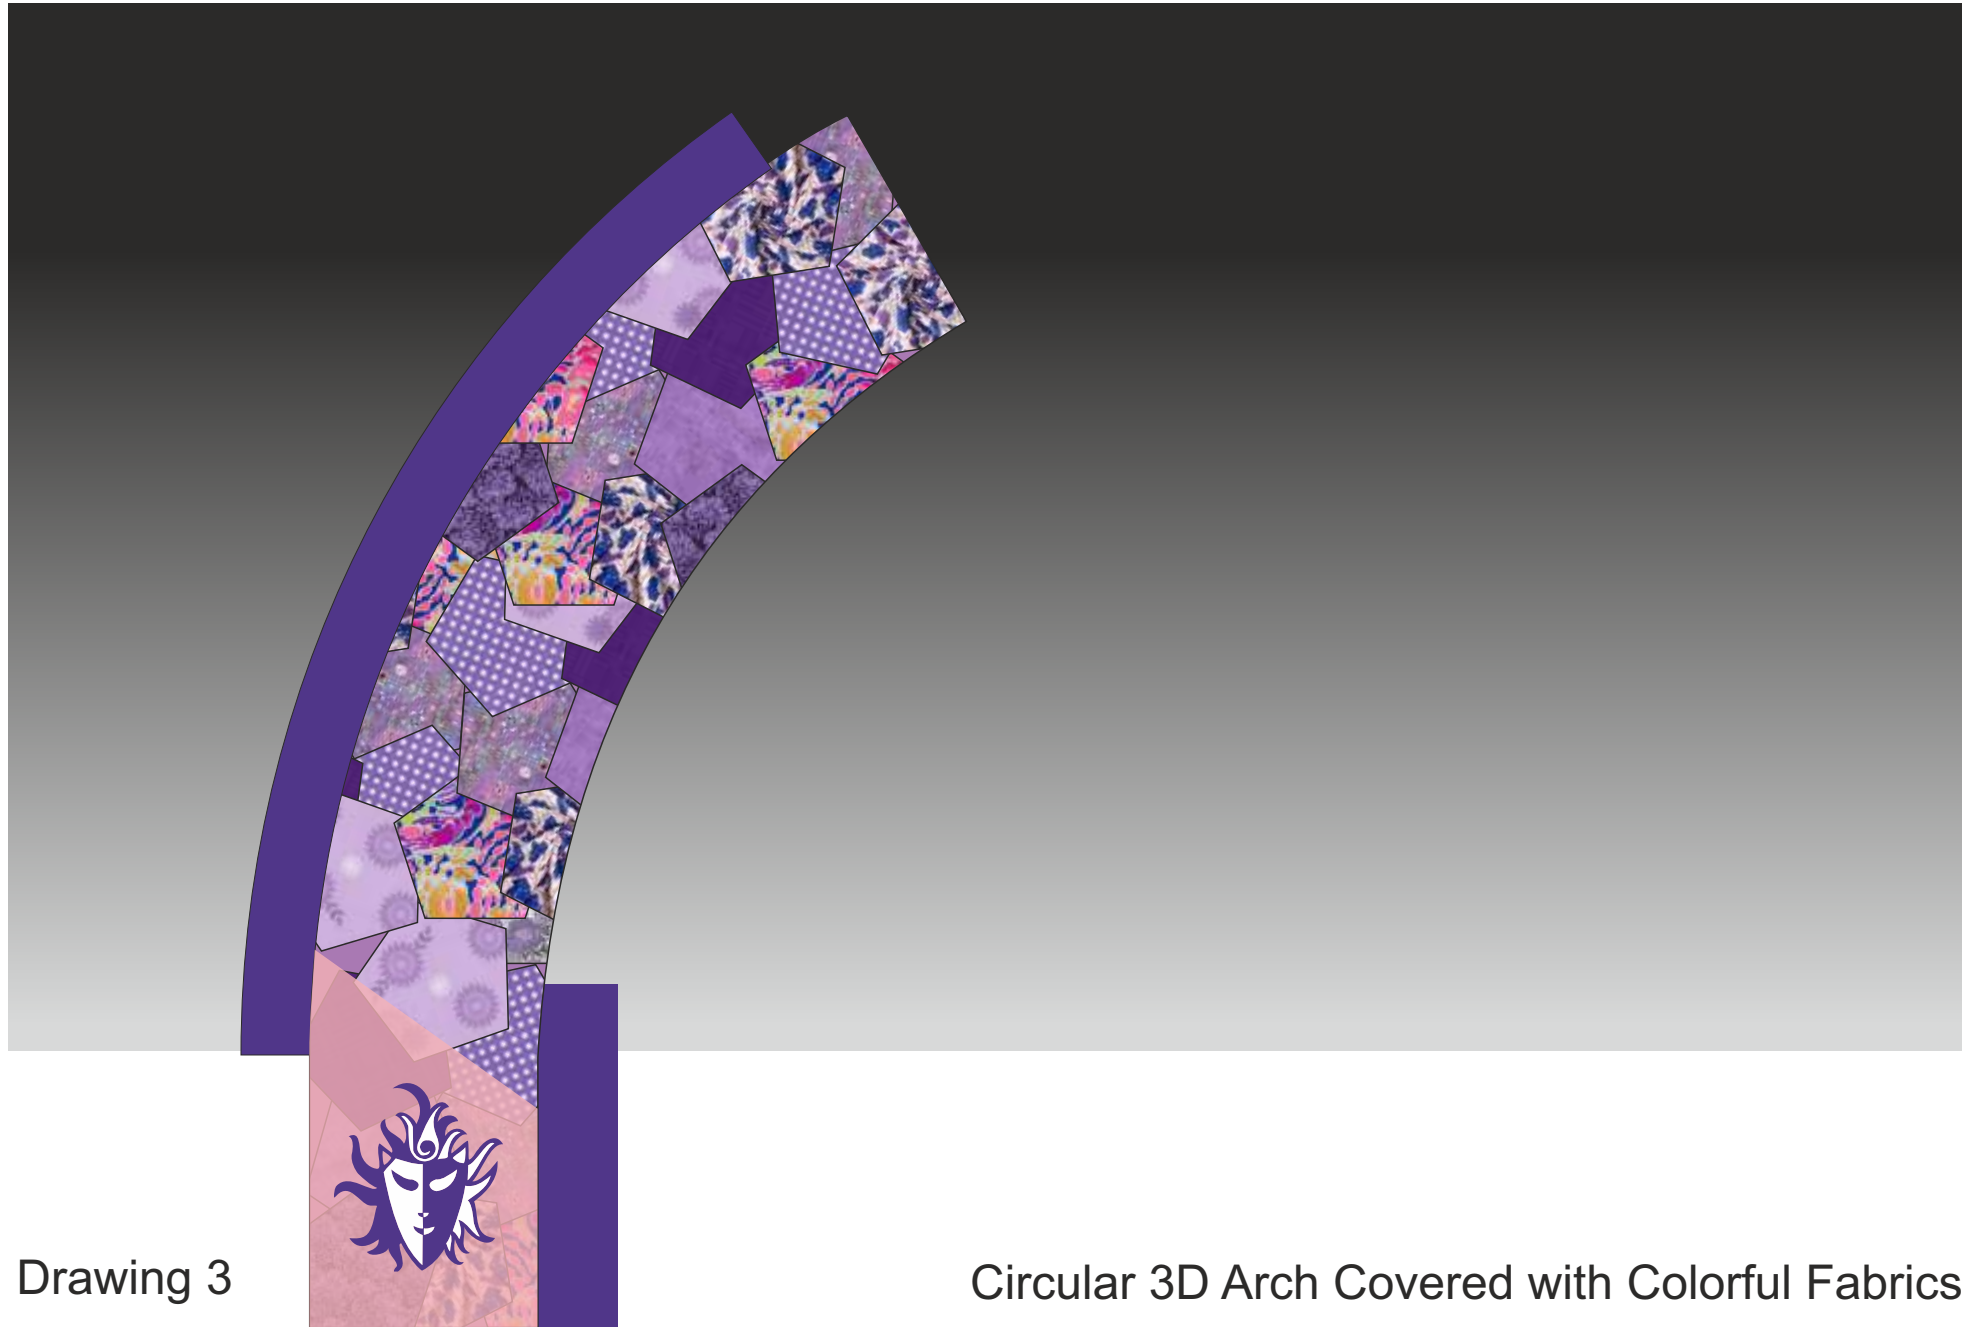

जशनेबचपन
Jashnebachpan

Drawing 1

Gate Option 1 With Relief Work

Drawing 1A

Gate Option 2 With Rectangular Blocks

Stories Unfold
Come, Discover.

Drawing 2

Welcome Board Using
3 Dimensional Masks

Drawing 2

Reference : 3 Dimensional Masks

Drawing 3

Circular 3D Arch Covered with Colorful Fabrics

Drawing 3

Circular 3D Arch Covered with Colorful Fabrics

Drawing 3

Circular 3D Arch Covered with Colorful Fabrics

Drawing 4

Installation with scarecrow and vintage car

Drawing 4

Reference : Vintage Car Model

Drawing 4

Reference : Scarecrow

Drawing 4

Reference : Scarecrow

Drawing 5

25ft Tree Developed With Pentagon Frames,
Fabric And Square Blocks

Drawing 5

18ft Tree Developed With Pentagon Frames,
Fabric And Square Blocks

Drawing 5

20ft Tree Developed With Pentagon Frames,
Fabric And Square Blocks